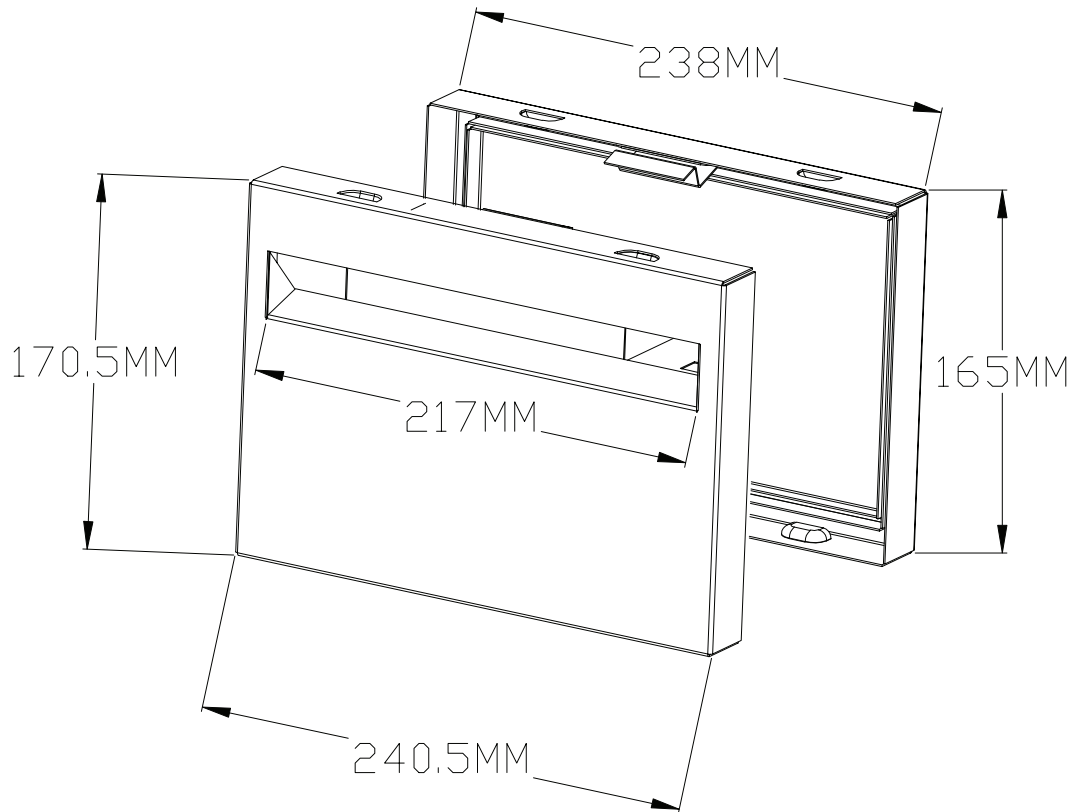

Allora

A4 Rear Opening Set

Instructions

**SLEEVE FITS INTO
1 BRICK WIDE BY 2
BRICK HIGH CAVITY**

**Build up brickwork to
desired height and set
letterbox in place**

**Complete remaining
brickwork**